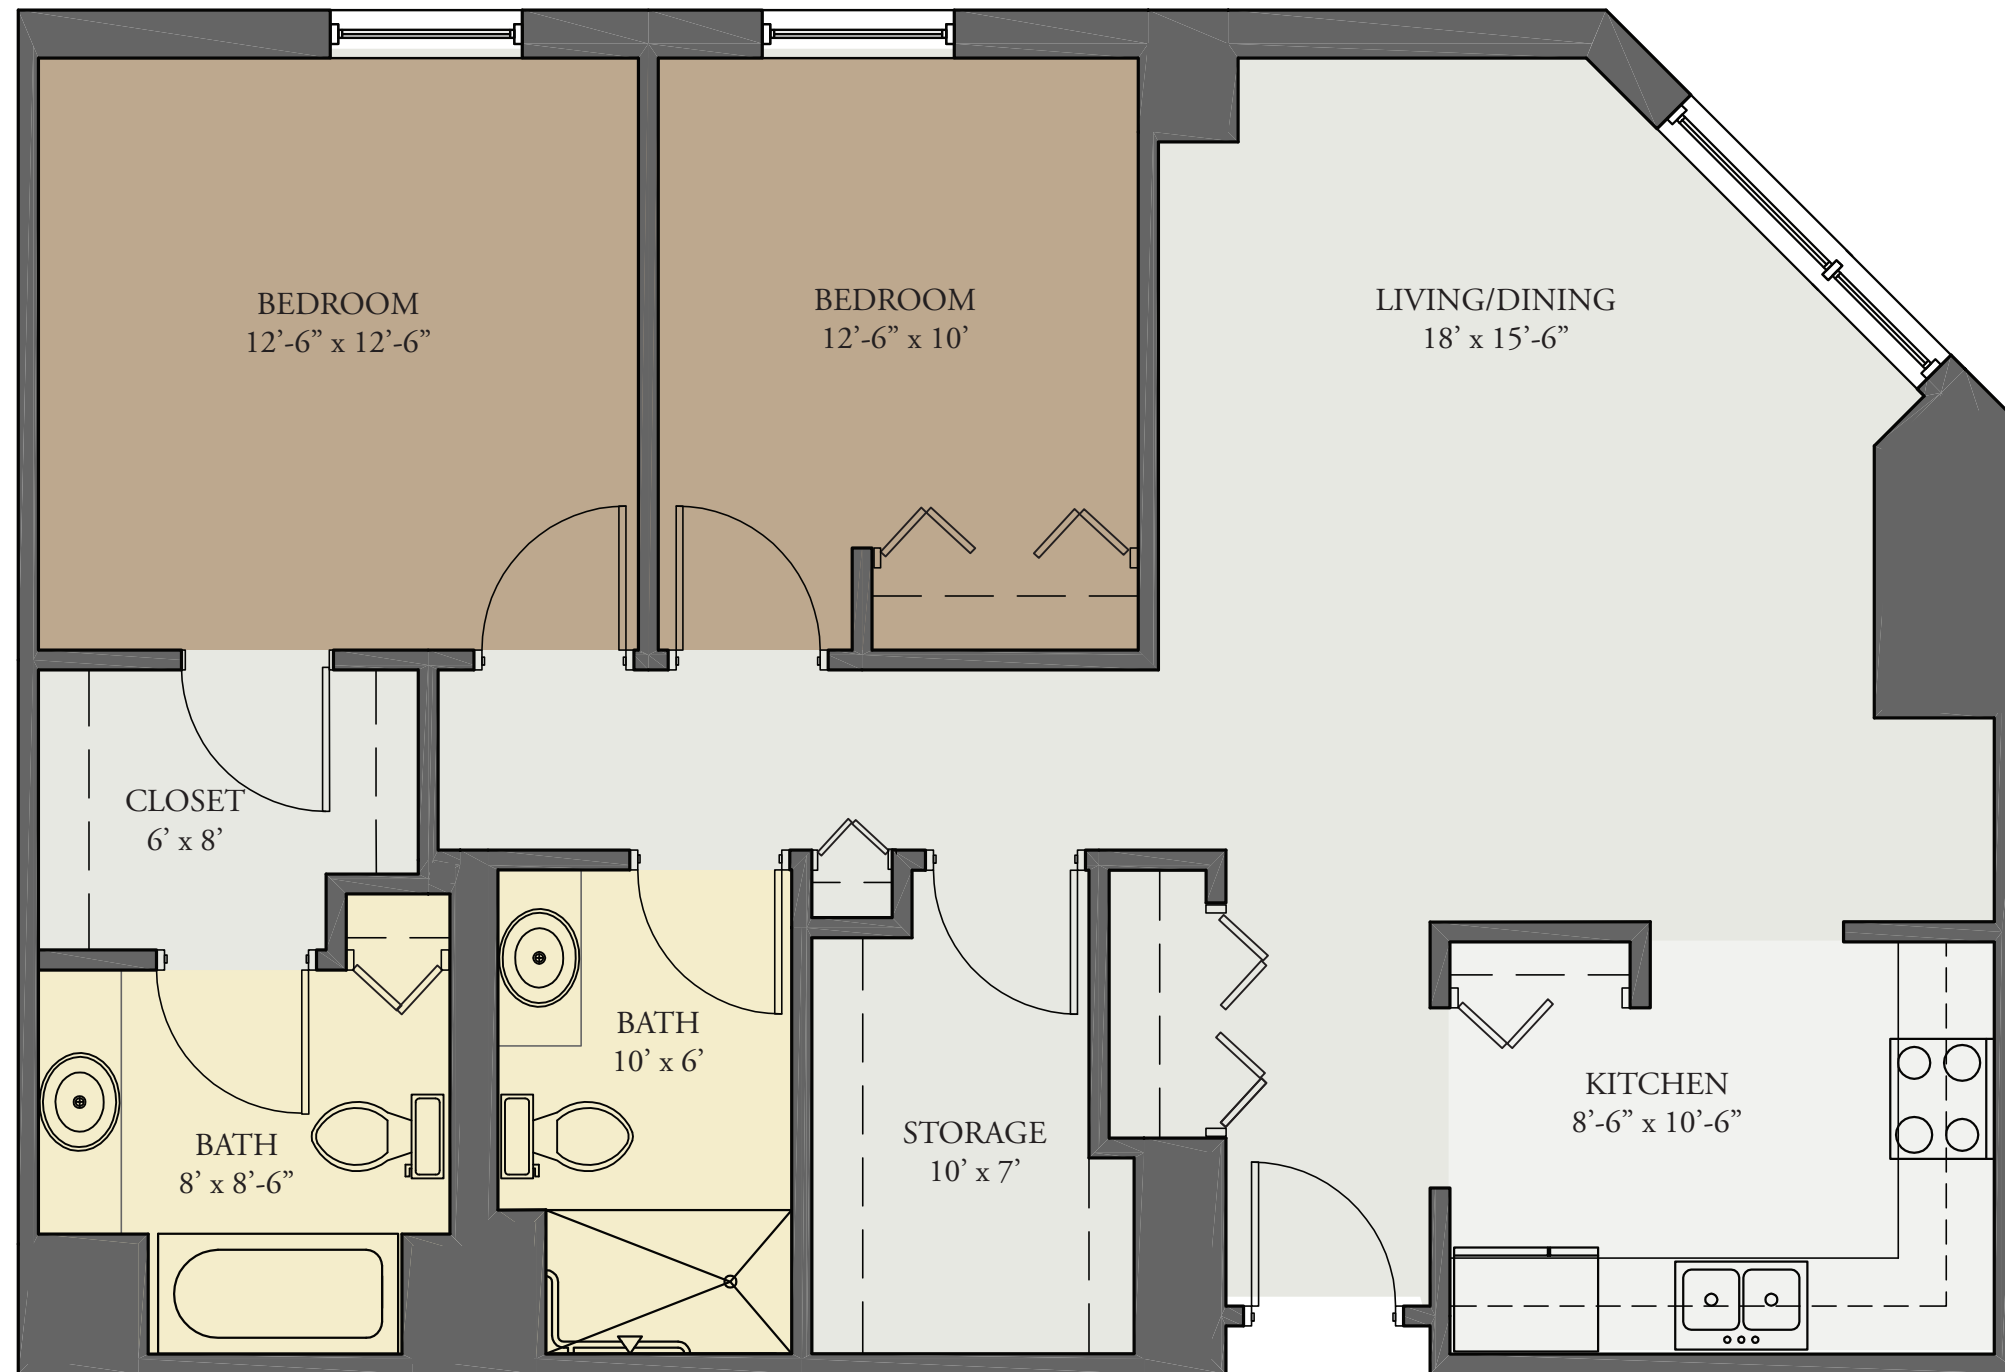

## PLAN H

TWO BEDROOM, TWO BATH  
APPROXIMATELY 1,070 SQ. FT.

EXACT MEASUREMENTS AND  
FIXTURES TO BE VERIFIED ON  
SITE PER INDIVIDUAL UNIT