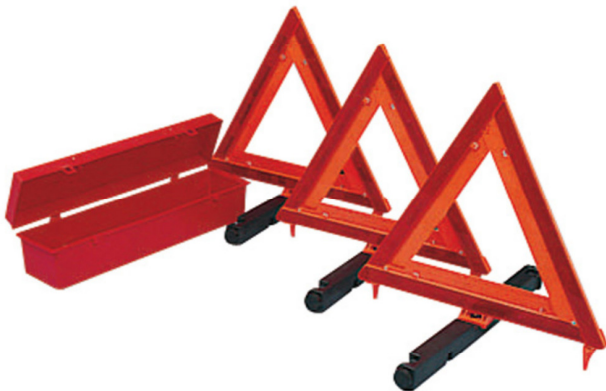

**TRUCK &
EQUIPMENT**

BRANDS YOU TRUST. A DEALER YOU CAN RELY ON.

VOLVO

Volvo Construction Equipment

Special Purchase!

**2" Conspicuity Tape
150 foot roll**

\$59.89 each

Part Number SPS57809