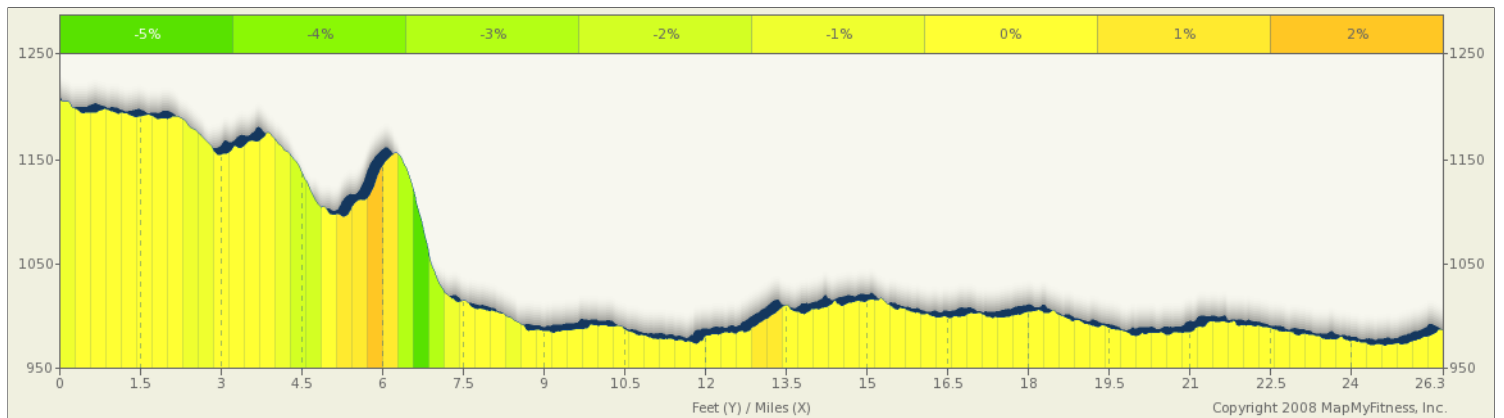

# Med City Full Marathon

Starts In Byron, Minnesota

**26.21** miles

Elevation **1,270ft** Max **958ft** Min **+233ft** Ascent **-489ft** Descent **< 3 %** Max Climb

**Description**  
Start is at Byron Elementary School and Finish is on Civic Center Drive in front of Rochester Civic Center