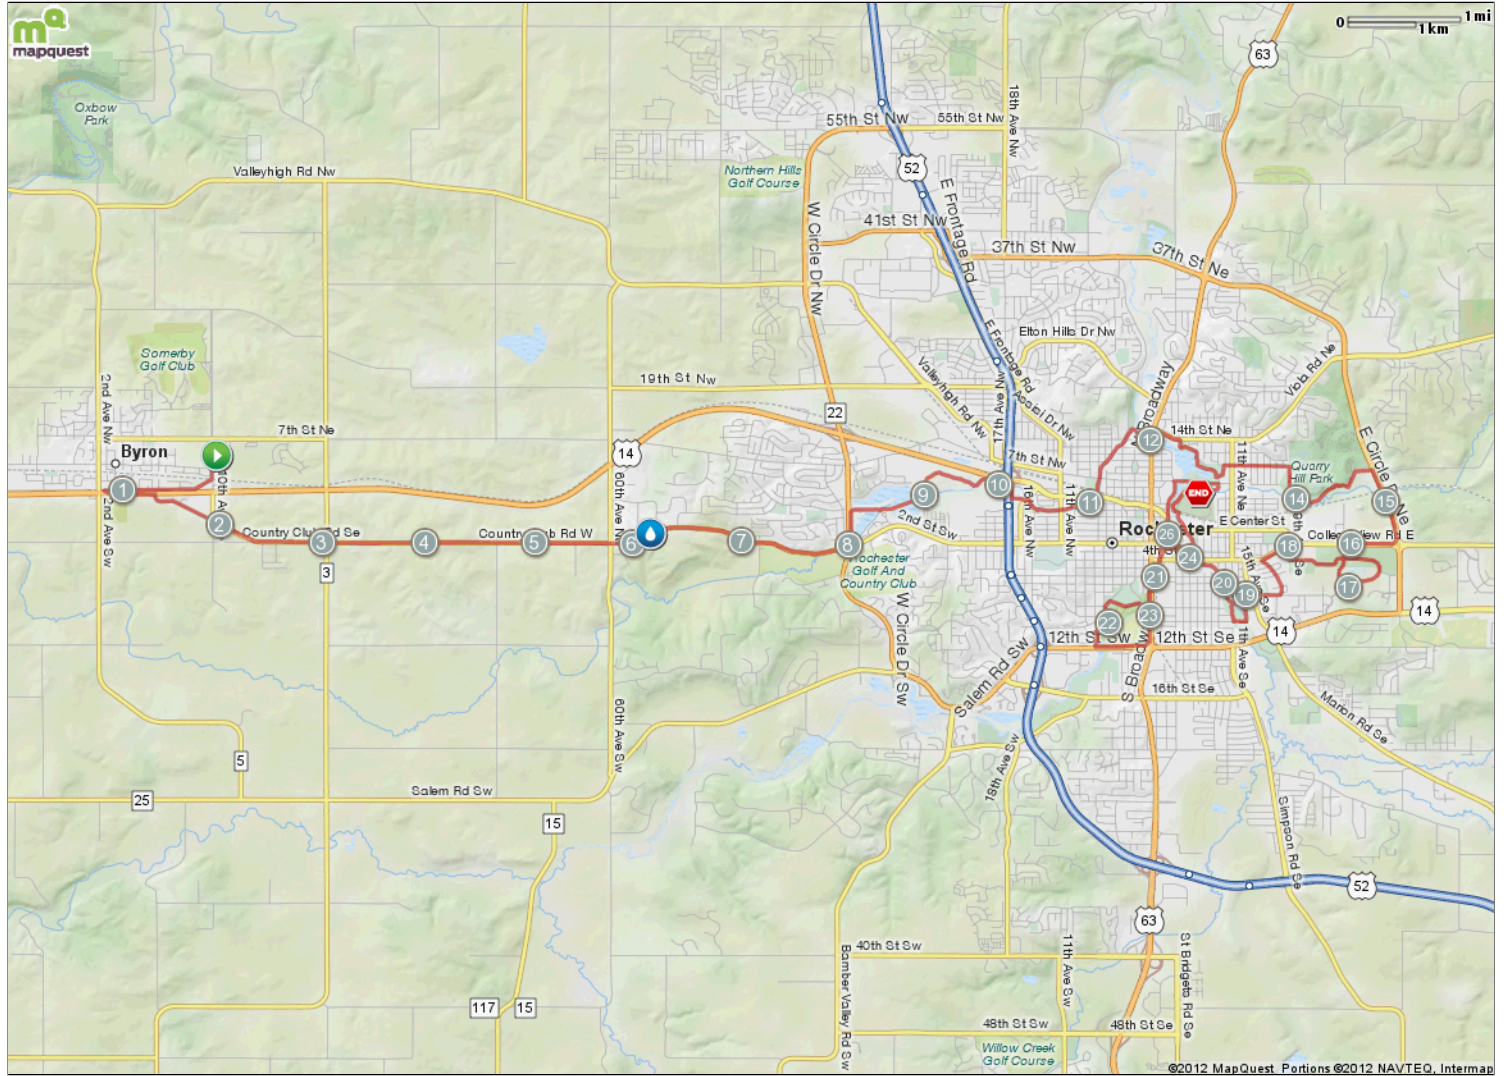

# Med City Full Marathon

Starts In Byron, Minnesota

**26.21** miles

Elevation **1,270ft** Max **958ft** Min **+233ft** Ascent **-489ft** Descent **< 3 %** Max Climb

**Description**  
Start is at Byron Elementary School and Finish is on Civic Center Drive in front of Rochester Civic Center