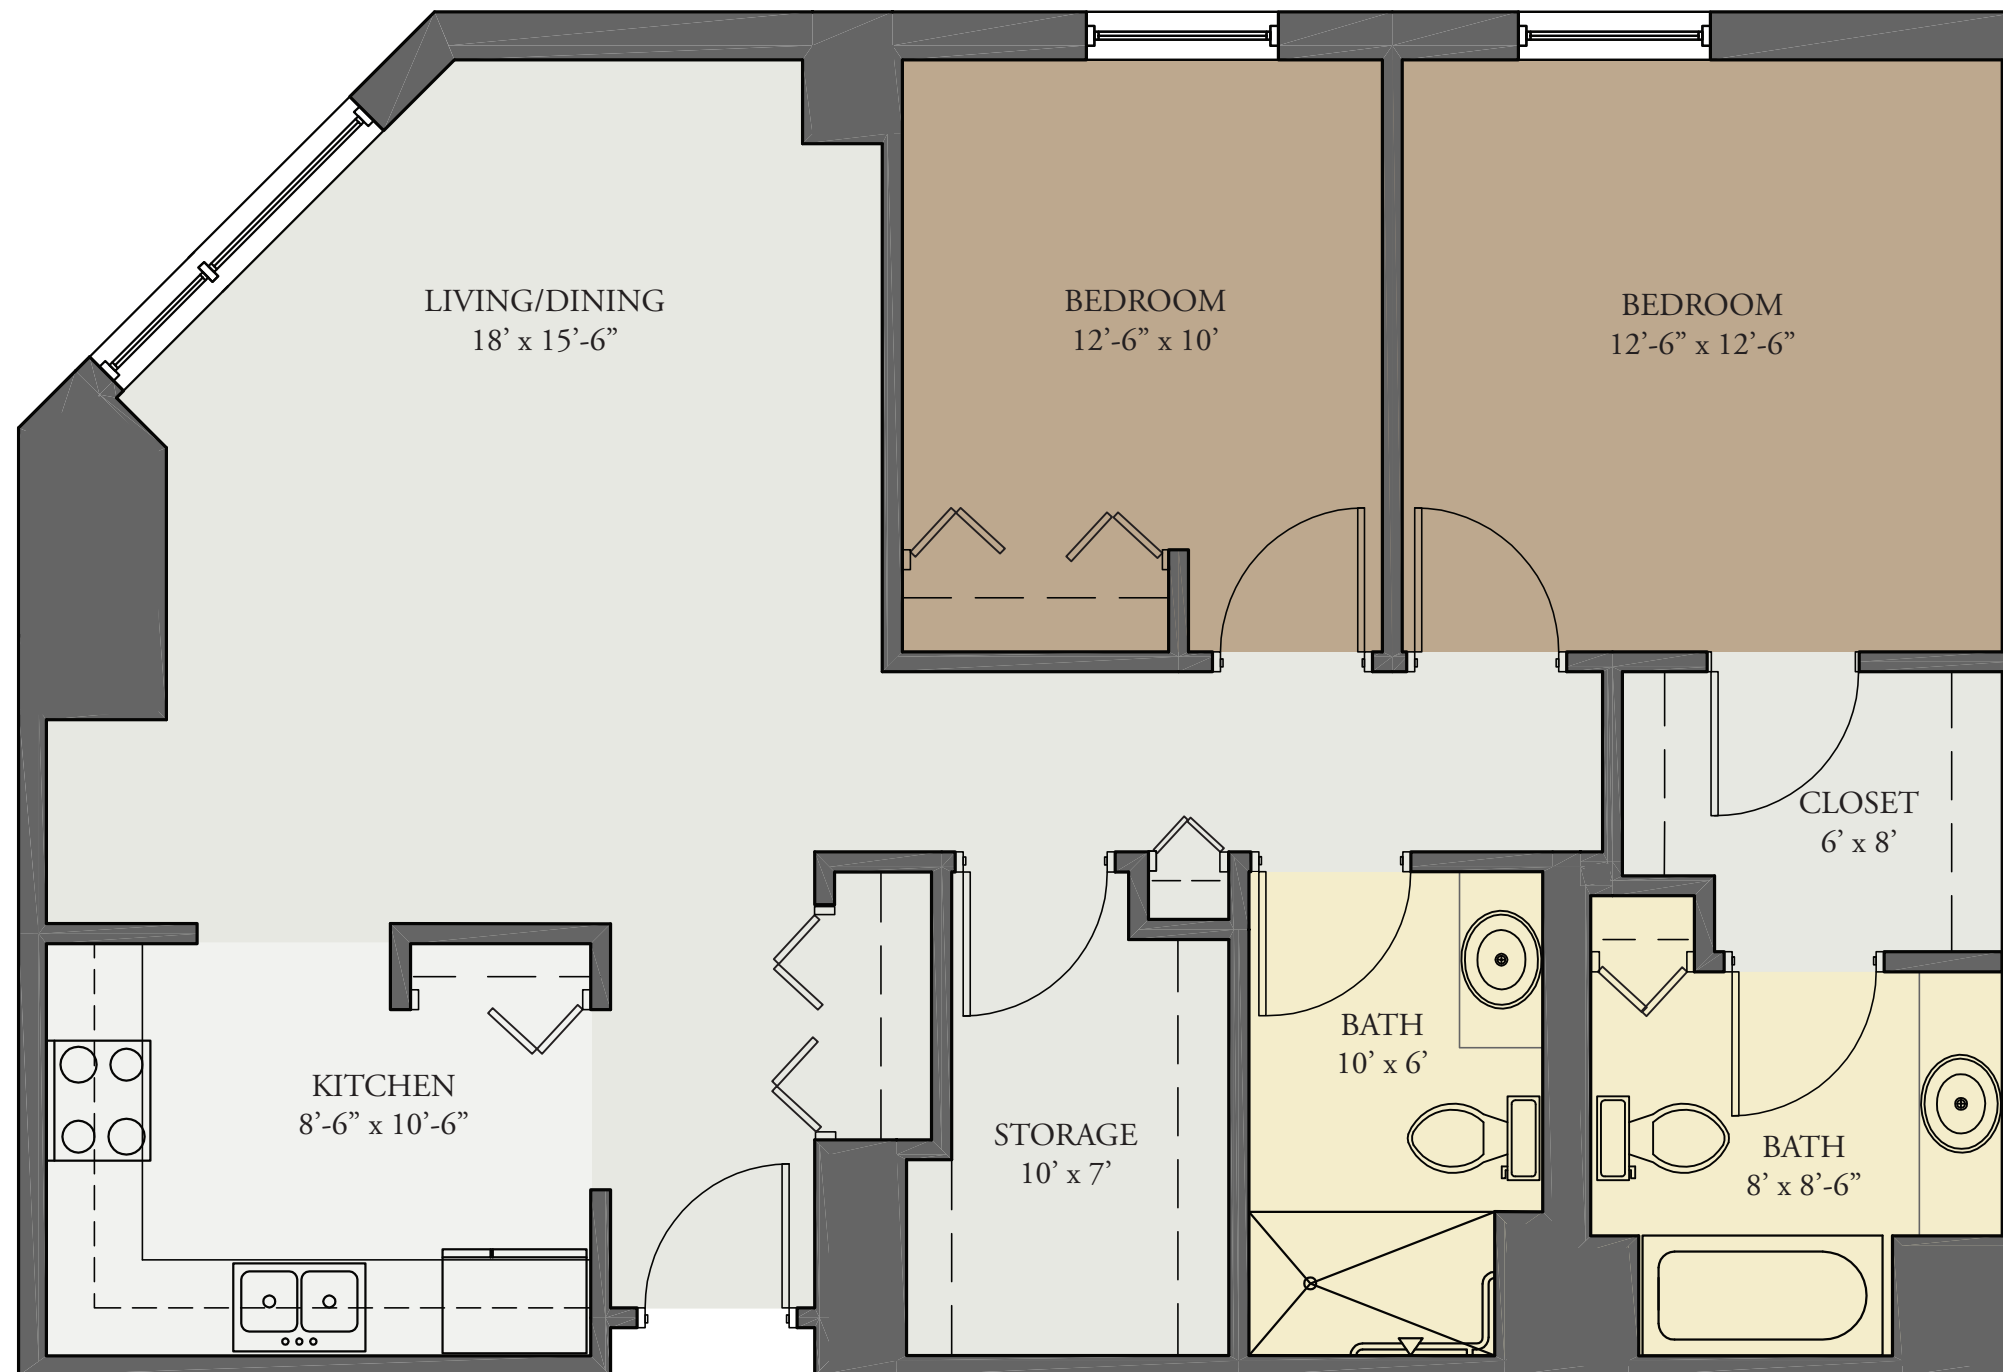

### PLAN HR

TWO BEDROOM, TWO BATH  
APPROXIMATELY 1,070 SQ. FT.

EXACT MEASUREMENTS AND  
FIXTURES TO BE VERIFIED ON  
SITE PER INDIVIDUAL UNIT