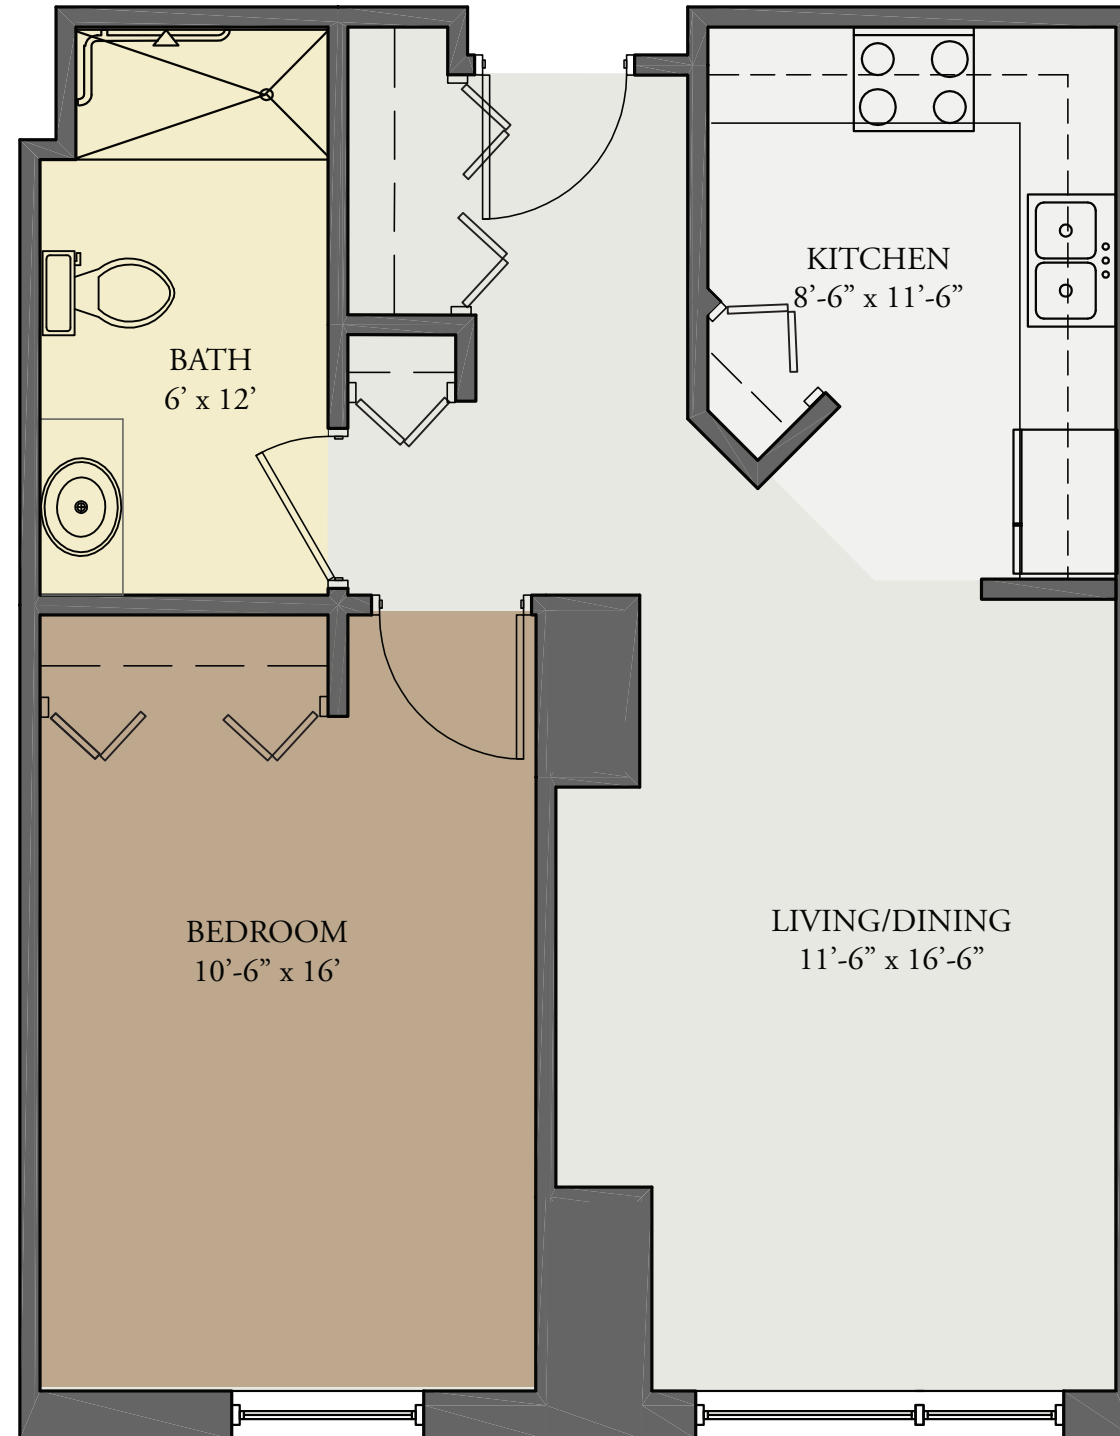

PLAN FR

PLAN F

ONE BEDROOM, ONE BATH
APPROXIMATELY 650 SQ. FT.

EXACT MEASUREMENTS AND
FIXTURES TO BE VERIFIED ON
SITE PER INDIVIDUAL UNIT