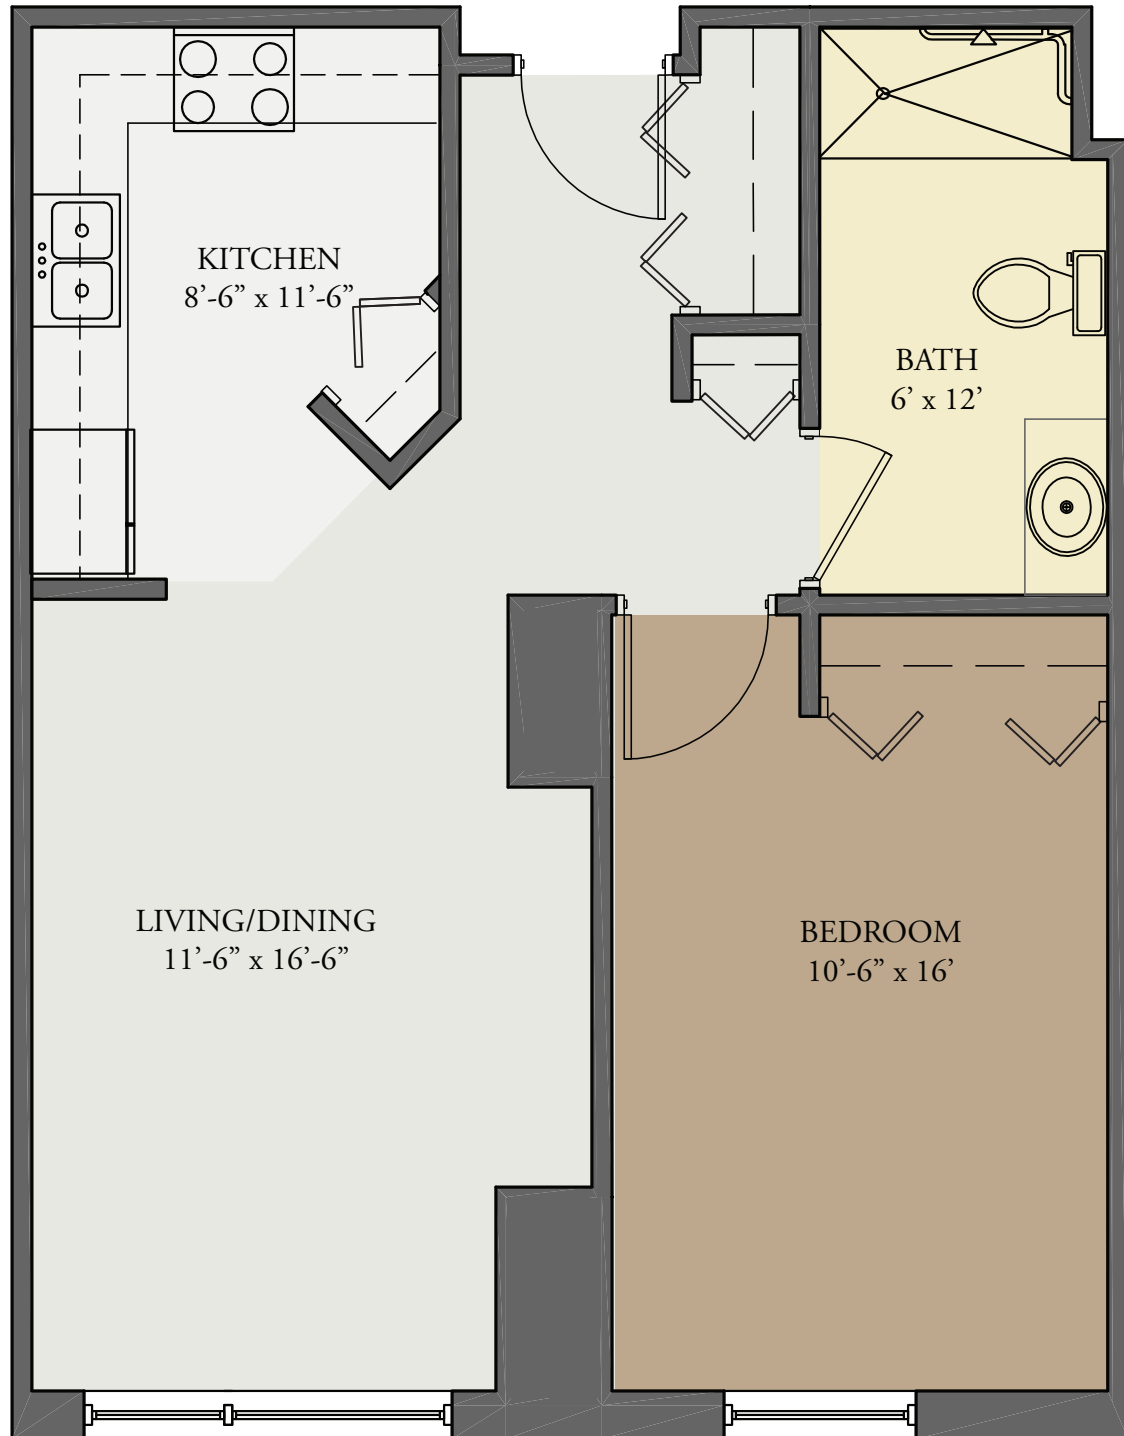

PLAN FR

PLAN F

ONE BEDROOM, ONE BATH
APPROXIMATELY 650 SQ. FT.

EXACT MEASUREMENTS AND
FIXTURES TO BE VERIFIED ON
SITE PER INDIVIDUAL UNIT