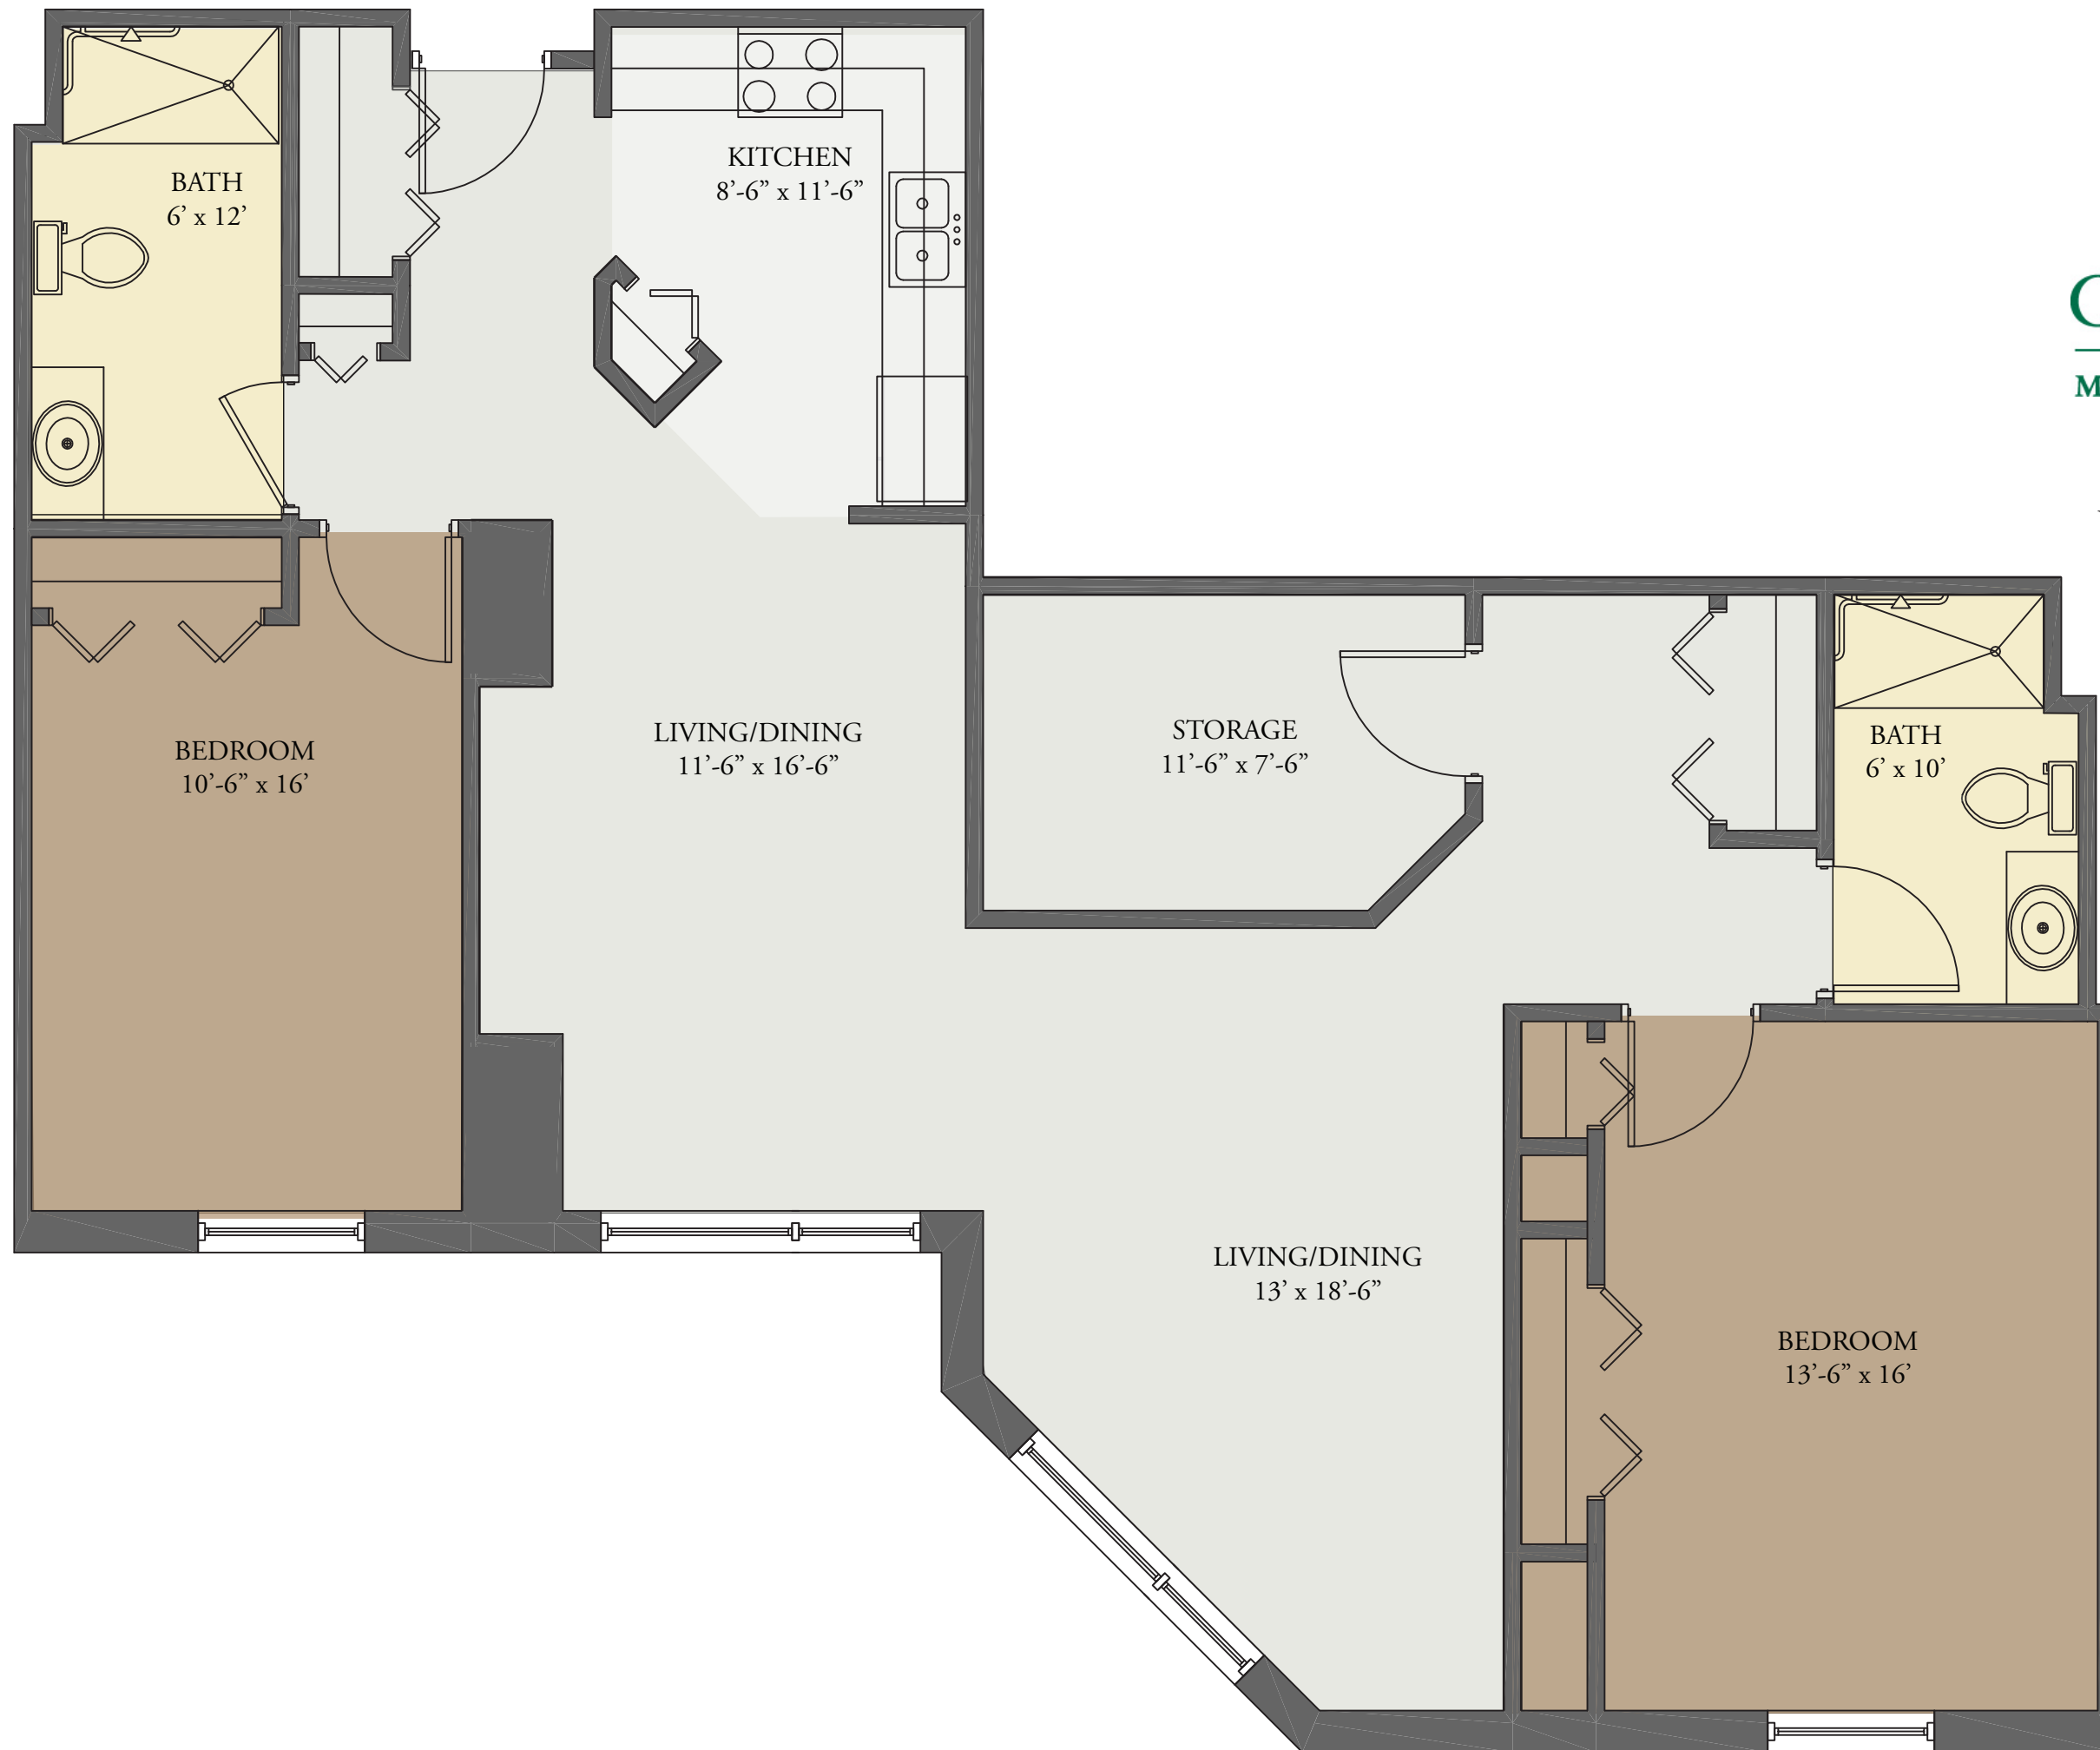

PLAN EF

TWO BEDROOM, TWO BATH
APPROXIMATELY 1,340 SQ. FT.

EXACT MEASUREMENTS AND
FIXTURES TO BE VERIFIED ON
SITE PER INDIVIDUAL UNIT