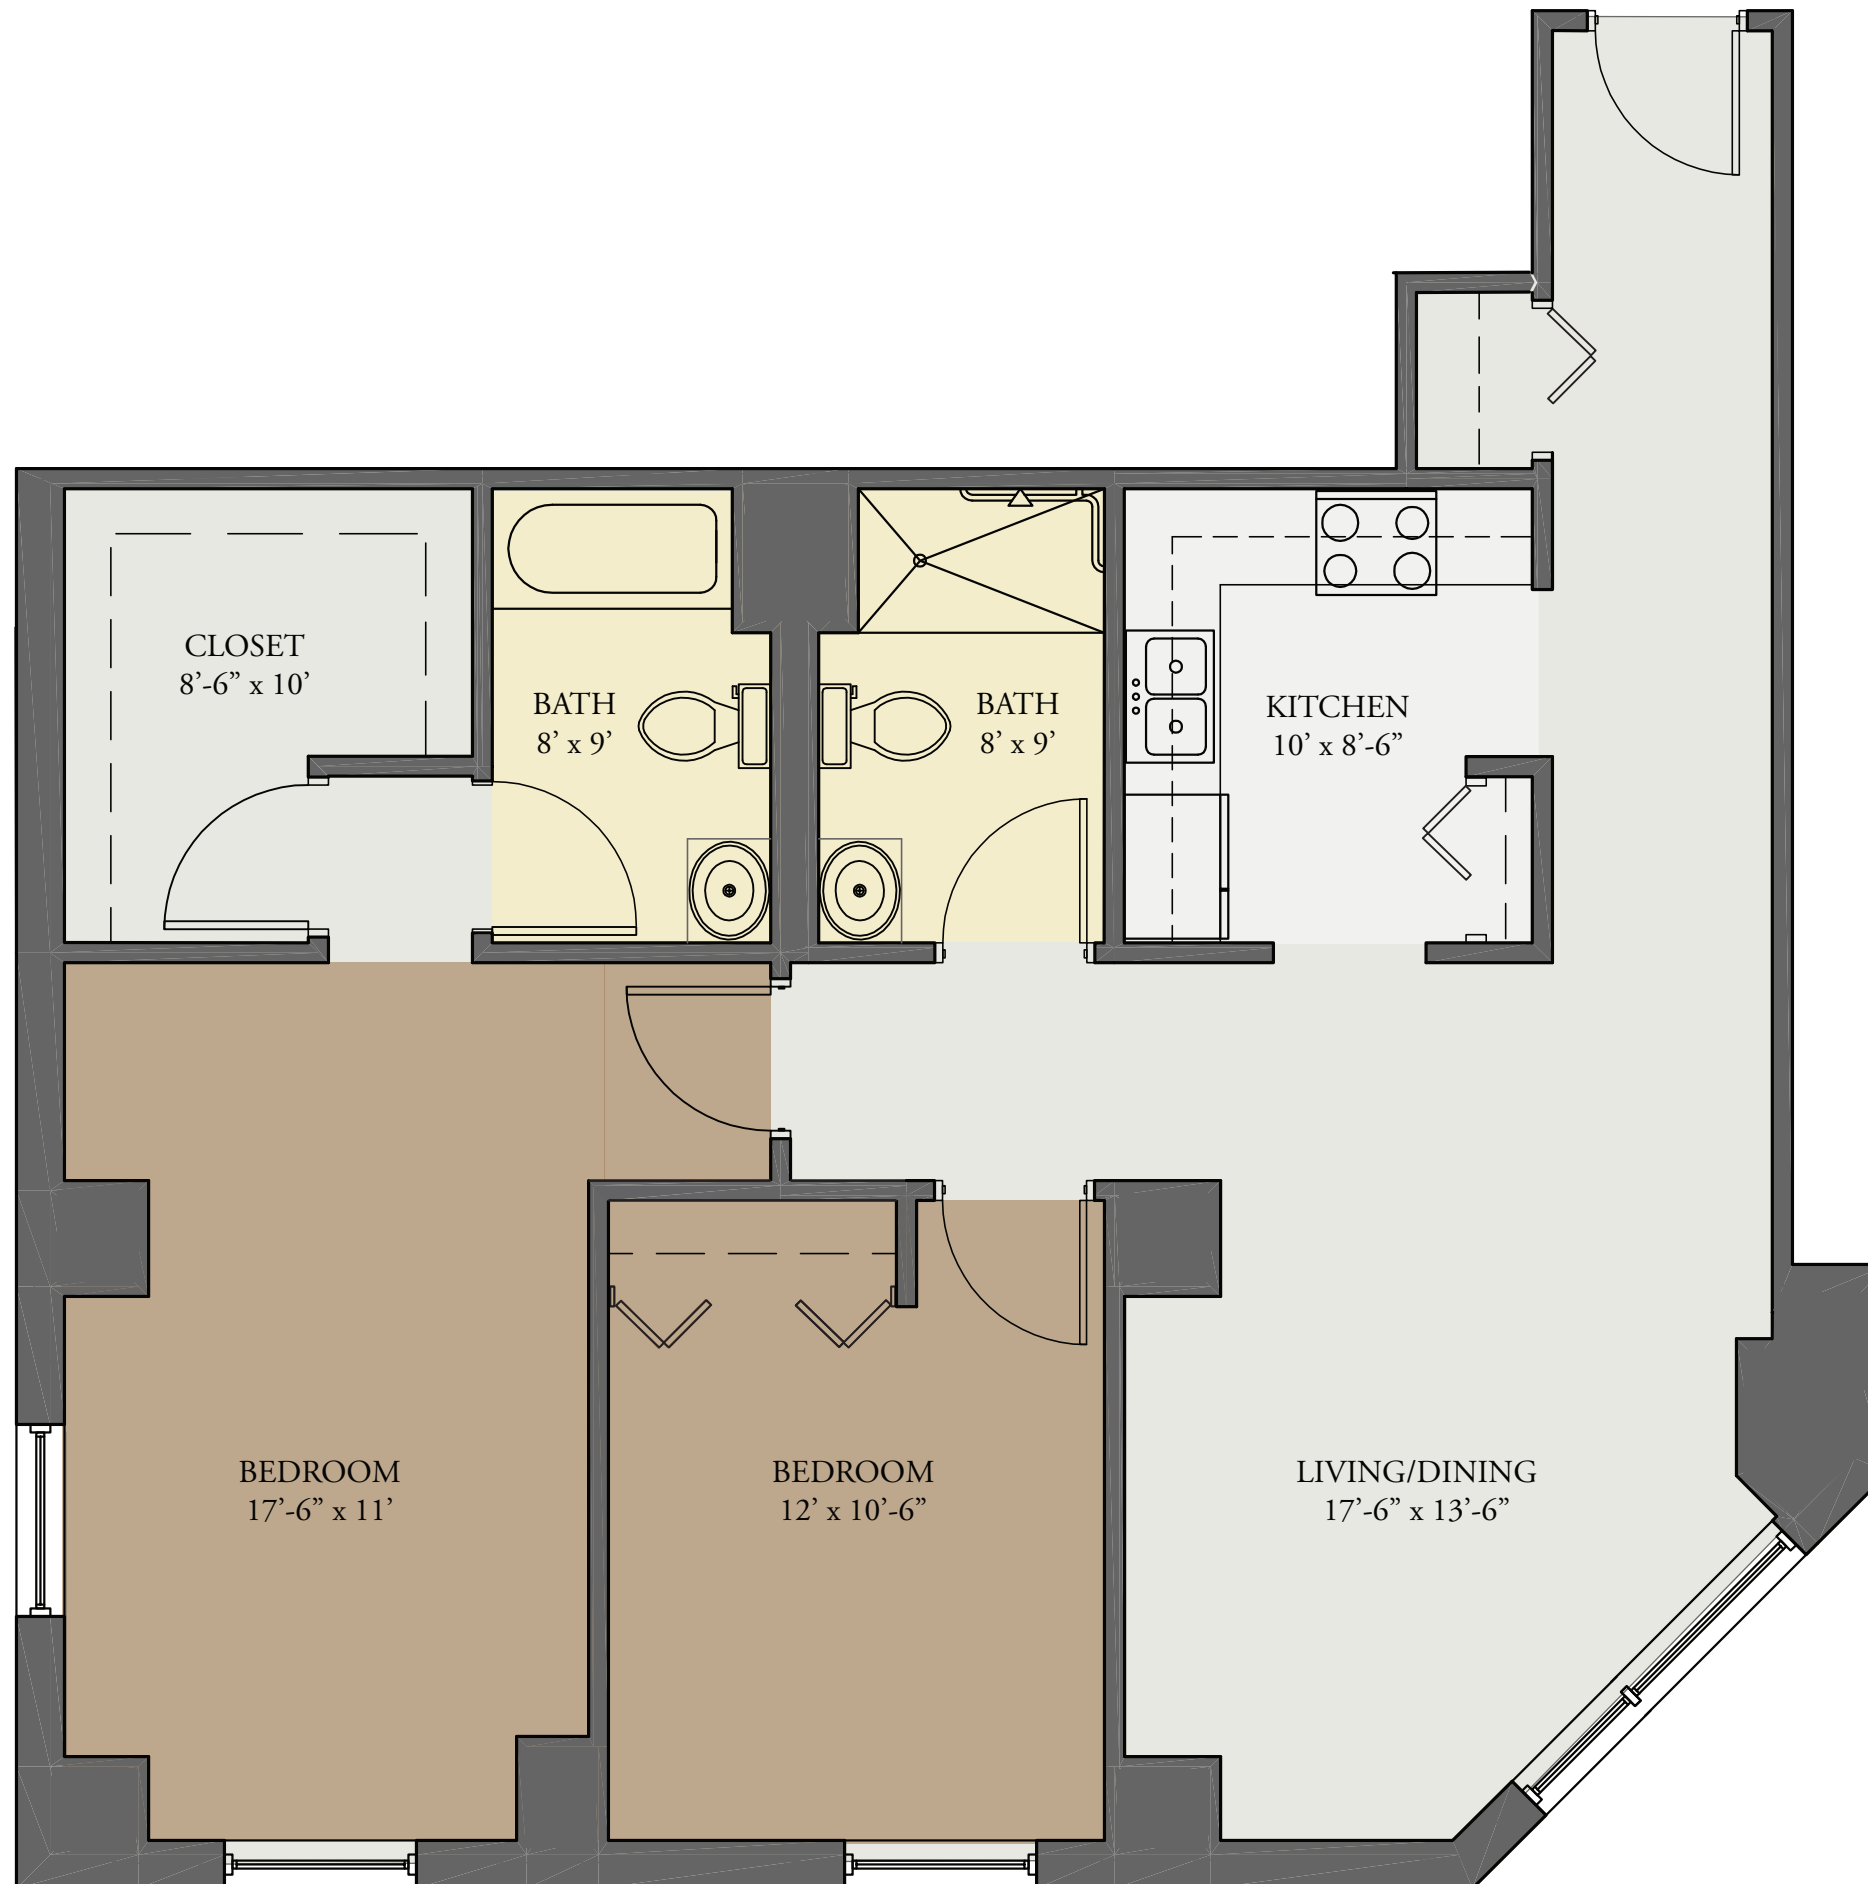

**PLAN AR**

TWO BEDROOM, TWO BATH  
APPROXIMATELY 1,050 SQ. FT.

EXACT MEASUREMENTS AND  
FIXTURES TO BE VERIFIED ON  
SITE PER INDIVIDUAL UNIT